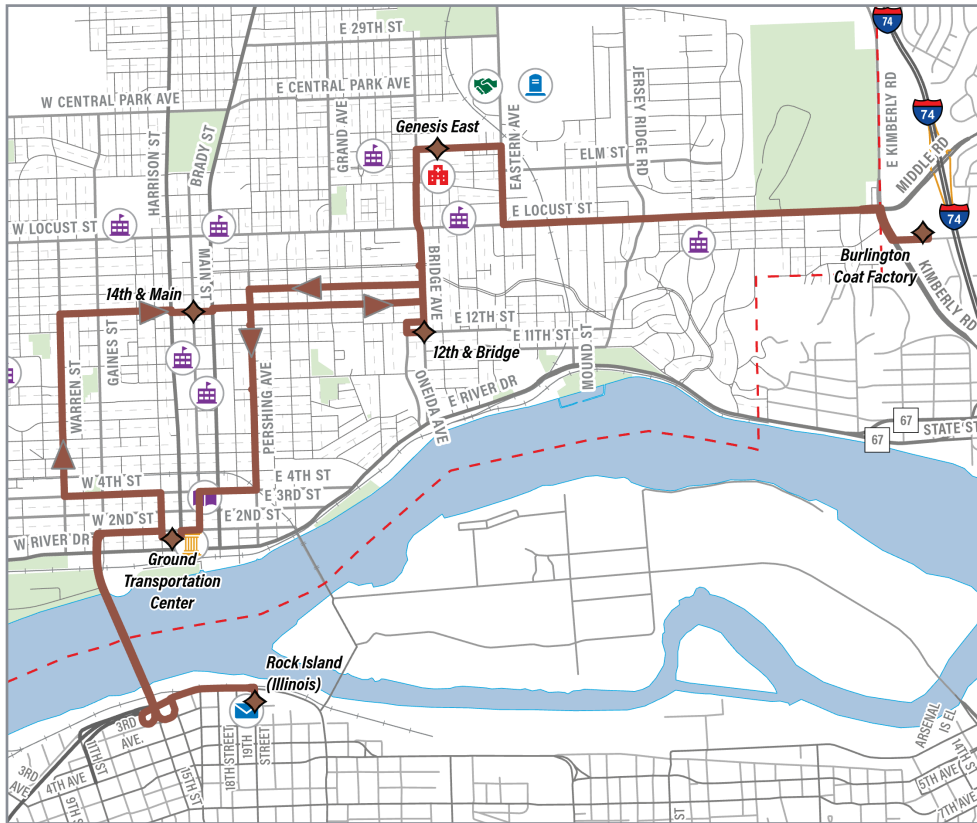

Davenport CitiBus Route 7 - Brown Line

Serves: Downtown Rock Island, Genesis Medical Center East, Burlington Coat Factory, Vera French Connection, Davenport City Hall.

Rules while riding CitiBus:

- Weapons, alcohol, illegal substances, smoking or use of electronic cigarettes is not permitted on buses.
- Intoxication, offensive behavior and actions will not be permitted while riding CitiBus.
- Please refrain from eating and drinking while riding CitiBus.
- Please stand clear of an approaching bus, and wait for the bus to leave before crossing the street.
- When boarding or disembarking the bus, watch your step and do not rush.
- Animals and pets are not allowed on CitiBus with the exception of service animals.
- If listening to music or talking on the phone, please use headphones and set the volume to a level only you can hear. Please lower your voice. Do not talk loud enough to disrupt other passengers.