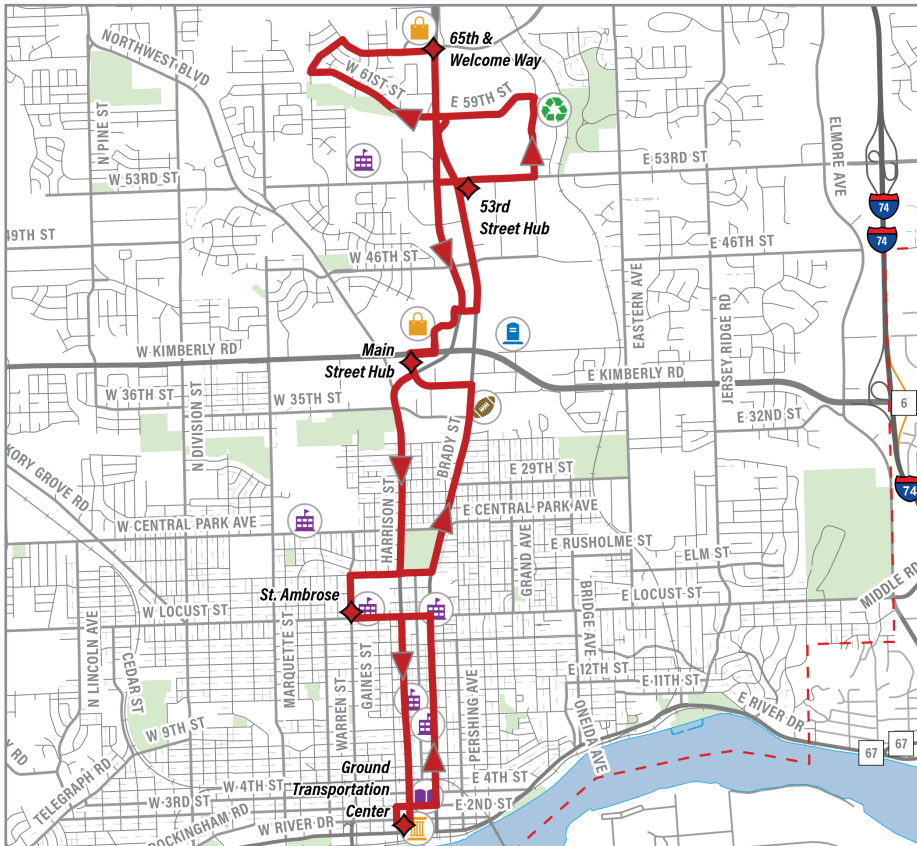

Serves: Community Action of Eastern Iowa, Social Security Administration, NorthPark Mall, St. Ambrose University, Palmer College, Downtown Davenport