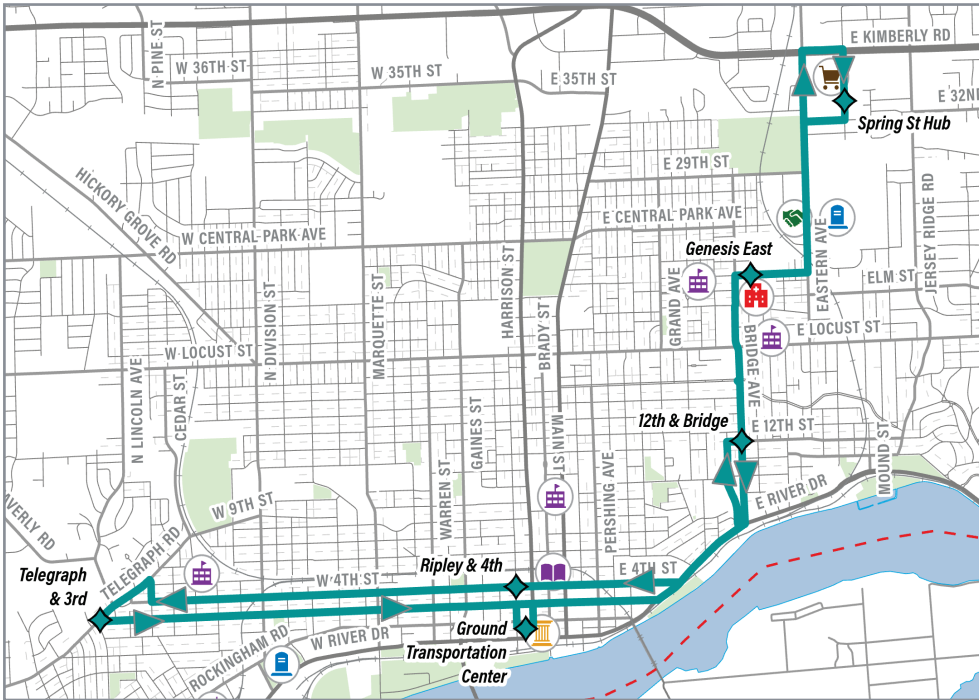

Davenport CitiBus Route 2 - Teal Line

Serves: East Kimberly Hy-Vee, Genesis East, Davenport Public Library, Annie Wittenmyer Complex, Downtown Davenport.

Rules while riding CitiBus:

- Weapons, alcohol, illegal substances, smoking or use of electronic cigarettes is not permitted on buses.
- Intoxication, offensive behavior and actions will not be permitted while riding CitiBus.
- Please refrain from eating and drinking while riding CitiBus.
- Please stand clear of an approaching bus, and wait for the bus to leave before crossing the street.
- When boarding or disembarking the bus, watch your step and do not rush.
- Animals and pets are not allowed on CitiBus with the exception of service animals.
- If listening to music or talking on the phone, please use headphones and set the volume to a level only you can hear. Please lower your voice. Do not talk loud enough to disrupt other passengers.