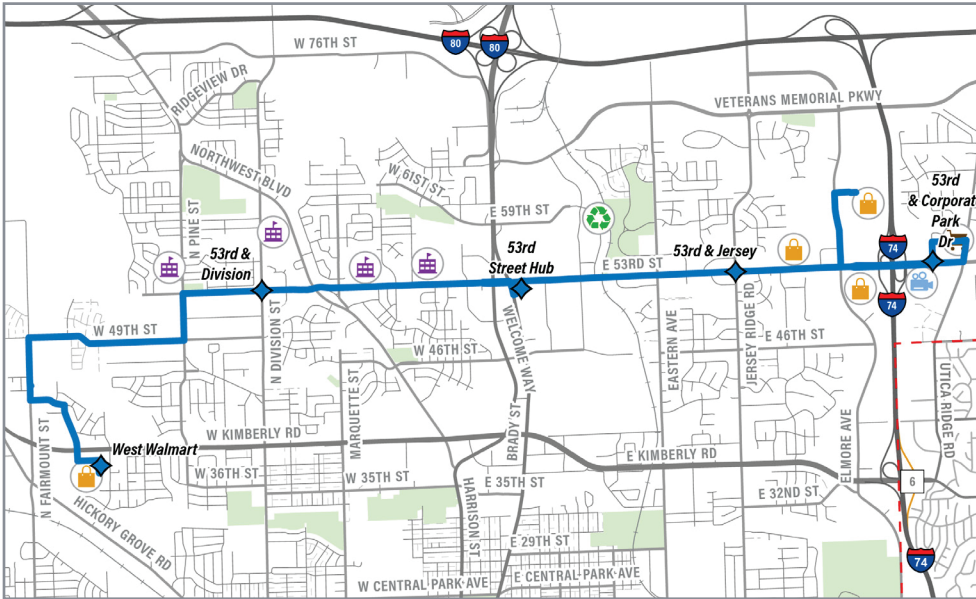

Davenport CitiBus

Route 5 - Blue Line

Serves: West Kimberly Walmart, North High School, Fairmount Library, Elmore Walmart, Elmore Shopping Center, Target.

Rules while riding CitiBus:

- Weapons, alcohol, illegal substances, smoking or use of electronic cigarettes is not permitted on buses.
- Intoxication, offensive behavior and actions will not be permitted while riding CitiBus.
- Please refrain from eating and drinking while riding CitiBus.
- Please stand clear of an approaching bus, and wait for the bus to leave before crossing the street.
- When boarding or disembarking the bus, watch your step and do not rush.
- Animals and pets are not allowed on CitiBus with the exception of service animals.
- If listening to music or talking on the phone, please use headphones and set the volume to a level only you can hear. Please lower your voice. Do not talk loud enough to disrupt other passengers.