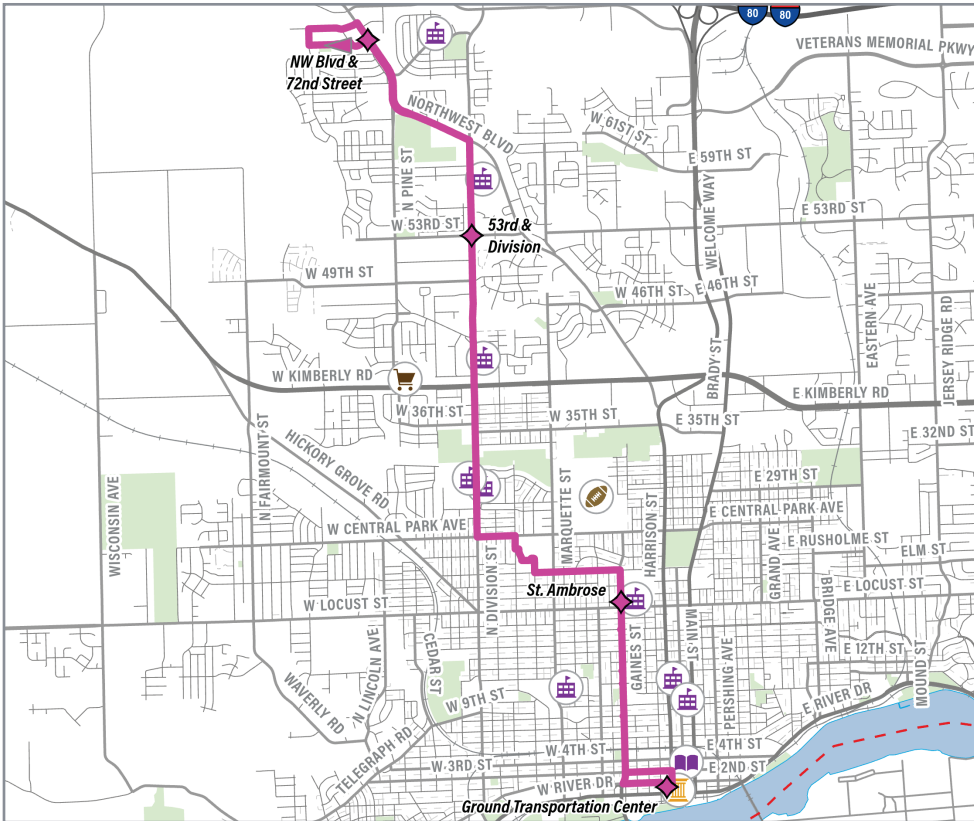

Davenport CitiBus

Route 6 - Pink Line

Serves: Red Hawk Golf Course, Genesis Medical Center West, St. Ambrose University, Downtown Davenport.

Rules while riding CitiBus:

- Weapons, alcohol, illegal substances, smoking or use of electronic cigarettes is not permitted on buses.
- Intoxication, offensive behavior and actions will not be permitted while riding CitiBus.
- Please refrain from eating and drinking while riding CitiBus.
- Please stand clear of an approaching bus, and wait for the bus to leave before crossing the street.
- When boarding or disembarking the bus, watch your step and do not rush.
- Animals and pets are not allowed on CitiBus with the exception of service animals.
- If listening to music or talking on the phone, please use headphones and set the volume to a level only you can hear. Please lower your voice. Do not talk loud enough to disrupt other passengers.

Time Points: Time points indicate when the bus is scheduled to leave - **always arrive a few minutes ahead of the schedule.**

Schedule: Schedule times are approximate and may vary based on road conditions and other factors such as traffic or detours.

Saturday					
Ground Transportation Center (GTC)	St. Ambrose	53rd & Division (Gas Station)	NW Blvd & 72nd Street	53rd & Division	St. Ambrose
-	-	-	-	8:54 A.M.	9:02 A.M.
9:20 A.M.	9:29 A.M.	9:40 A.M.	9:49 A.M.	9:54 A.M.	10:02 A.M.
10:20 A.M.	10:29 A.M.	10:40 A.M.	10:49 A.M.	10:54 A.M.	11:02 A.M.
11:20 A.M.	11:29 A.M.	11:40 A.M.	11:49 A.M.	11:54 A.M.	12:02 P.M.
12:20 P.M.	12:29 P.M.	12:40 P.M.	12:49 P.M.	12:54 P.M.	1:02 P.M.
1:20 P.M.	1:29 P.M.	1:40 P.M.	1:49 P.M.	1:54 P.M.	2:02 P.M.
2:20 P.M.	2:29 P.M.	2:40 P.M.	2:49 P.M.	2:54 P.M.	3:02 P.M.
3:20 P.M.	3:29 P.M.	3:40 P.M.	3:49 P.M.	3:54 P.M.	4:02 P.M.
4:20 P.M.	4:29 P.M.	4:40 P.M.	4:49 P.M.	4:54 P.M.	5:02 P.M.
5:20 P.M.	5:29 P.M.	5:40 P.M.	5:49 P.M.	5:54 P.M.	6:02 P.M.
6:20 P.M.	6:29 P.M.	6:40 P.M.	6:49 P.M.	6:54 P.M.	-