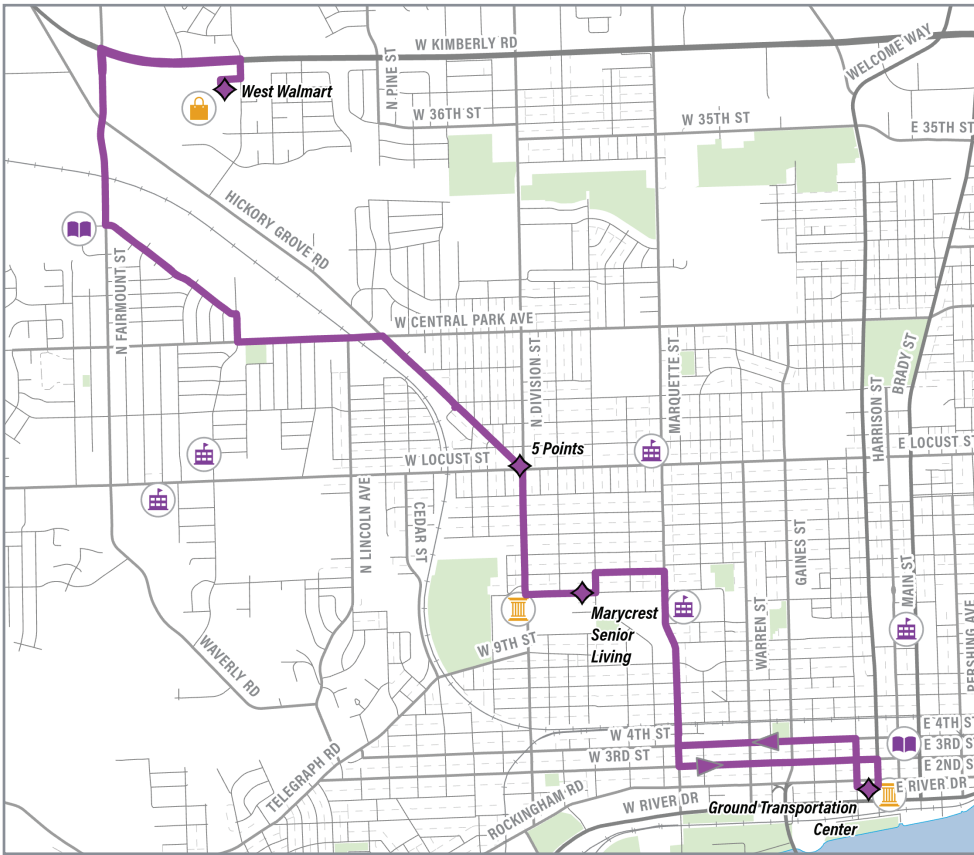

Davenport CitiBus

Route 9 - Purple Line

Serves: West Kimberly Walmart, Five Points, Marycrest Senior Living, Downtown Davenport.

Rules while riding CitiBus:

- Weapons, alcohol, illegal substances, smoking or use of electronic cigarettes is not permitted on buses.
- Intoxication, offensive behavior and actions will not be permitted while riding CitiBus.
- Please refrain from eating and drinking while riding CitiBus.
- Please stand clear of an approaching bus, and wait for the bus to leave before crossing the street.
- When boarding or disembarking the bus, watch your step and do not rush.
- Animals and pets are not allowed on CitiBus with the exception of service animals.
- If listening to music or talking on the phone, please use headphones and set the volume to a level only you can hear. Please lower your voice. Do not talk loud enough to disrupt other passengers.

Time Points: Time points indicate when the bus is scheduled to leave - **always arrive a few minutes ahead of the schedule.**

Schedule: Schedule times are approximate and may vary based on road conditions and other factors such as traffic or detours.

Saturday					
Ground Transportation Center (GTC)	Marycrest Senior Living	5 Points (Northward)	West Kimberly Walmart	5 Points (Southward)	Marycrest Senior Living
9:20 A.M.	9:27 A.M.	9:30 A.M.	9:45 A.M.	9:52 A.M.	9:54 A.M.
10:20 A.M.	10:27 A.M.	10:30 A.M.	10:45 A.M.	10:52 A.M.	10:54 A.M.
11:20 A.M.	11:27 A.M.	11:30 A.M.	11:45 A.M.	11:52 A.M.	11:54 A.M.
12:20 P.M.	12:27 P.M.	12:30 P.M.	12:45 P.M.	12:52 P.M.	12:54 P.M.
1:20 P.M.	1:27 P.M.	1:30 P.M.	1:45 P.M.	1:52 P.M.	1:54 P.M.
2:20 P.M.	2:27 P.M.	2:30 P.M.	2:45 P.M.	2:52 P.M.	2:54 P.M.
3:20 P.M.	3:27 P.M.	3:30 P.M.	3:45 P.M.	3:52 P.M.	3:54 P.M.
4:20 P.M.	4:27 P.M.	4:30 P.M.	4:45 P.M.	4:52 P.M.	4:54 P.M.
5:20 P.M.	5:27 P.M.	5:30 P.M.	5:45 P.M.	5:52 P.M.	5:54 P.M.
6:20 P.M.	6:27 P.M.	6:30 P.M.	6:45 P.M.	6:52 P.M.	6:54 P.M.