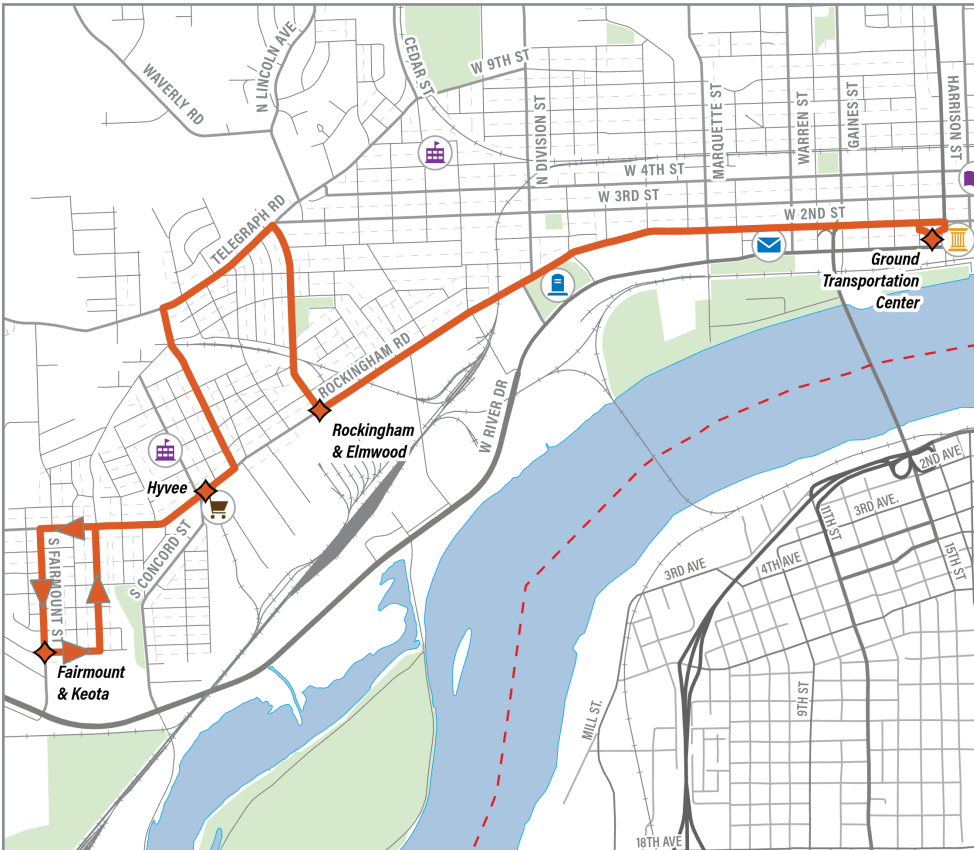

Davenport CitiBus Route 1 - Orange Line

Serves: 2nd Street, Rockingham Road Hy-Vee, U.S. Post Office, Center for Alcohol & Drug Services (CADS), Downtown Davenport.

Operation: CitiBus operates on a 60 minute frequency (or a 30 minute frequency), will be able to tell by timetable, Monday through Friday, 6:00 A.M. to 7:00 P.M. All routes provide Saturday service 9:00 A.M. to 7:00 P.M.

CitiBus is closed on the following holidays: Christmas Day, Thanksgiving Day, Easter Sunday, Independence Day, New Year's Day, Memorial Day, and Labor Day. The service will also close at 3:00p.m. on Christmas Eve.

Time Points: Time points indicate when the bus is scheduled to leave - **always arrive a few minutes ahead of the schedule.**

Schedule: Schedule times are approximate and may vary based on road conditions and other factors such as traffic or detours.

Davenport CitiBus

300 West River Drive
Davenport, Iowa 52801
563.888.2151

www.davenportiowa.com/citibus

Scan for more!

1 *Route 1 - Orange Line*

Monday through Friday					
Ground Transportation Center (GTC)	Rockingham & Elmwood	Hy-Vee (Farside)	Fairmount & Keota	Hy-Vee (Nearside)	Rockingham & Elmwood
6:20 A.M.	6:28 A.M.	6:34 A.M.	6:38 A.M.	6:41 A.M.	6:47 A.M.
7:20 A.M.	7:28 A.M.	7:34 A.M.	7:38 A.M.	7:41 A.M.	7:47 A.M.
8:20 A.M.	8:28 A.M.	8:34 A.M.	8:38 A.M.	8:41 A.M.	8:47 A.M.
9:20 A.M.	9:28 A.M.	9:34 A.M.	9:38 A.M.	9:41 A.M.	9:47 A.M.
10:20 A.M.	10:28 A.M.	10:34 A.M.	10:38 A.M.	10:41 A.M.	10:47 A.M.
11:20 A.M.	11:28 A.M.	11:34 A.M.	11:38 A.M.	11:41 A.M.	11:47 A.M.
12:20 P.M.	12:28 P.M.	12:34 P.M.	12:38 P.M.	12:41 P.M.	12:47 P.M.
1:20 P.M.	1:28 P.M.	1:34 P.M.	1:38 P.M.	1:41 P.M.	1:47 P.M.
2:20 P.M.	2:28 P.M.	2:34 P.M.	2:38 P.M.	2:41 P.M.	2:47 P.M.
3:20 P.M.	3:28 P.M.	3:34 P.M.	3:38 P.M.	3:41 P.M.	3:47 P.M.
4:20 P.M.	4:28 P.M.	4:34 P.M.	4:38 P.M.	4:41 P.M.	4:47 P.M.
5:20 P.M.	5:28 P.M.	5:34 P.M.	5:38 P.M.	5:41 P.M.	5:47 P.M.
6:20 P.M.	6:28 P.M.	6:34 P.M.	6:38 P.M.	6:41 P.M.	6:47 P.M.