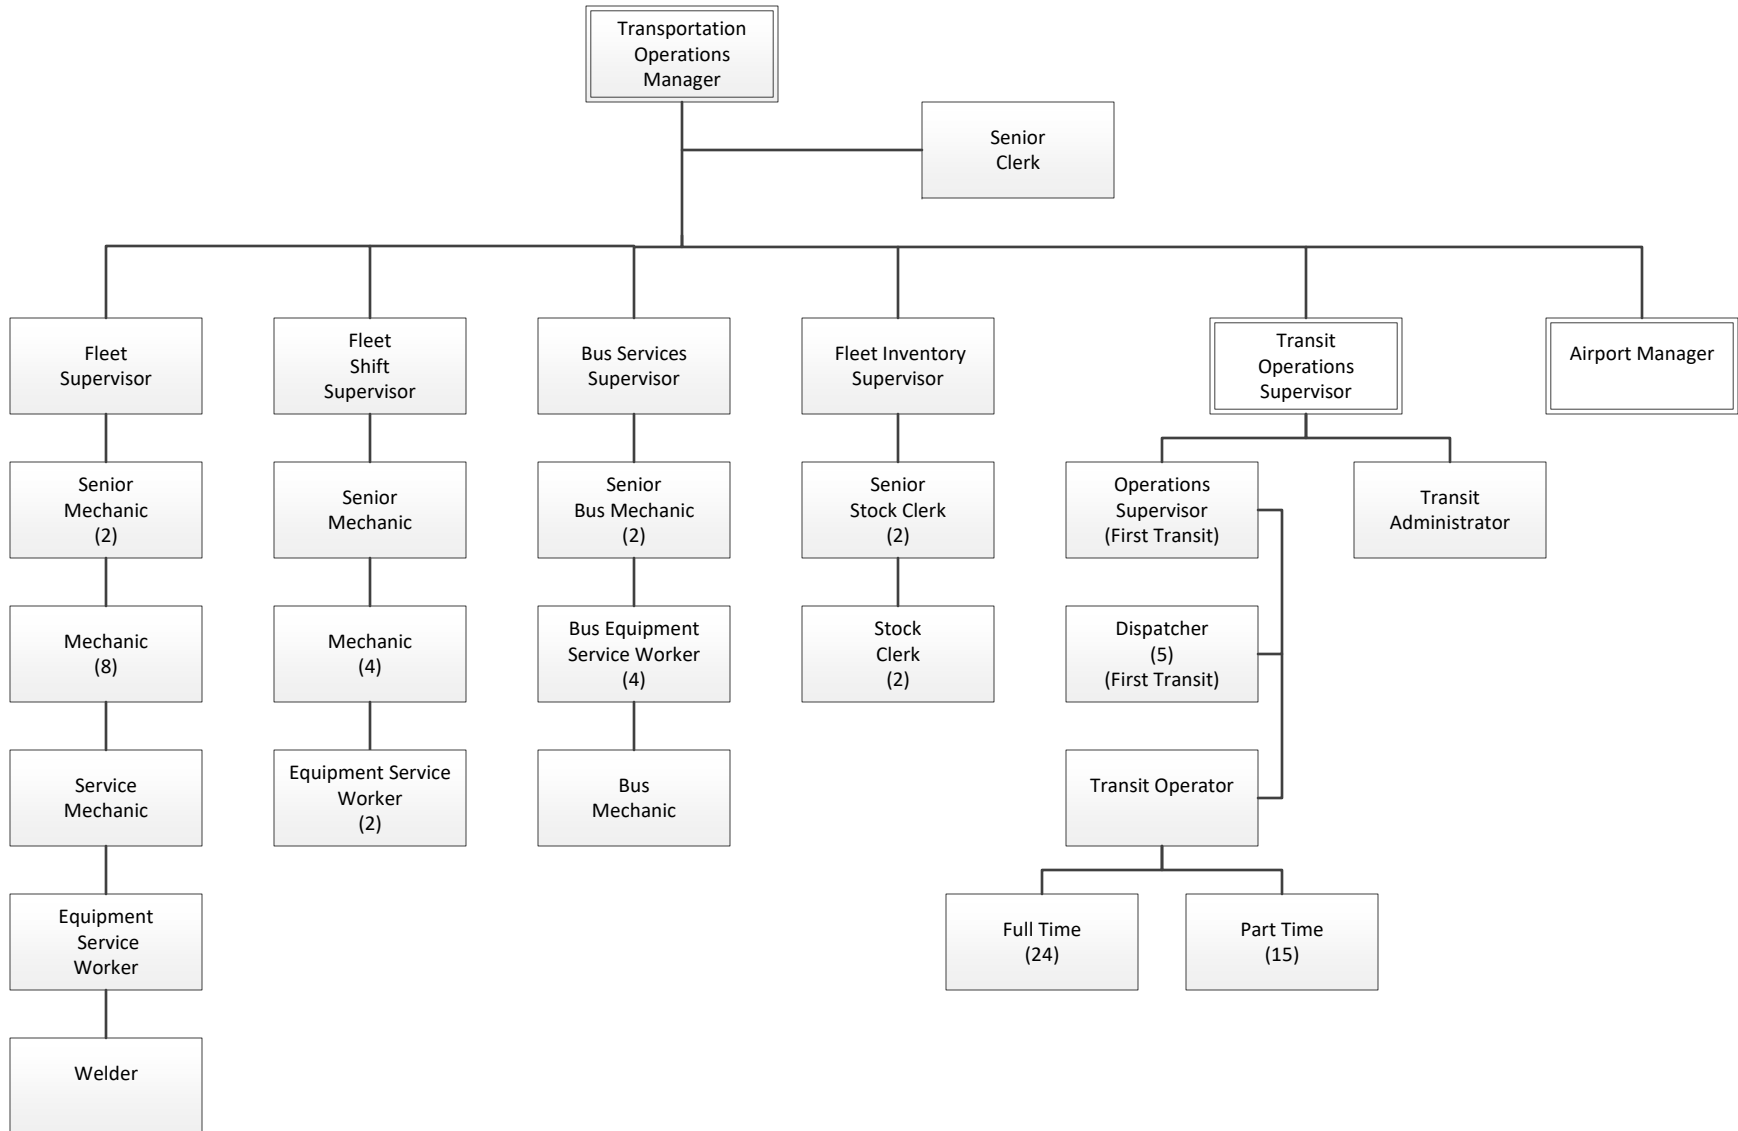

Organizational Chart:

- Public Works Department
- Engineering & Capital Projects Department
- Development & Neighborhood Services Department

Davenport Engineering & Capital Projects

Davenport Development & Neighborhood Services

Davenport Public Works Operations
Fleet Maintenance

Davenport Public Works
Water Pollution Control Plant