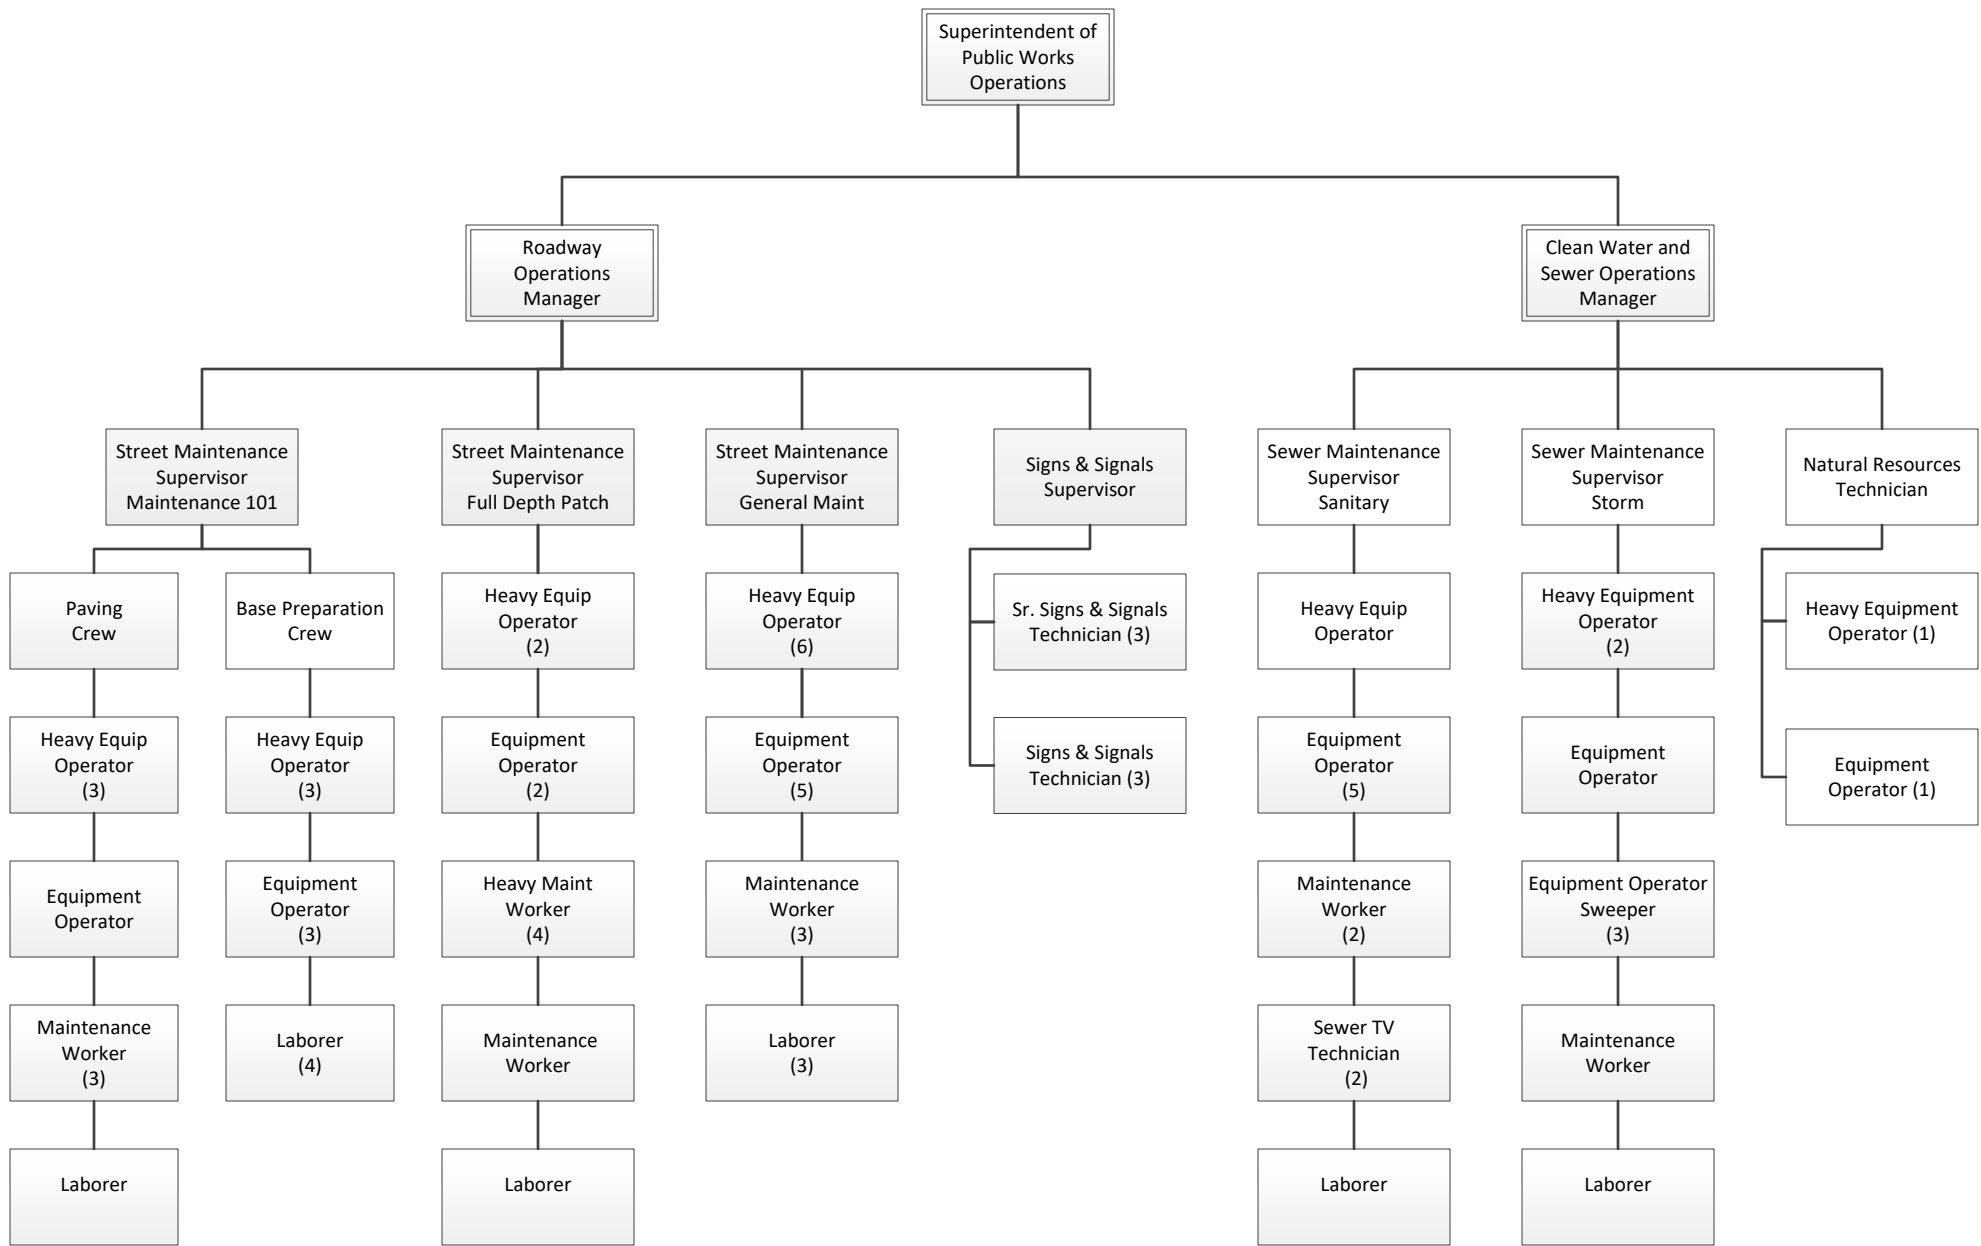

Organizational Chart:

- Public Works Department
- Engineering & Capital Projects Department
- Development & Neighborhood Services Department

Davenport Engineering & Capital Projects

Davenport Development & Neighborhood Services

Davenport Public Works Operations
Fleet Maintenance

Davenport Public Works
Water Pollution Control Plant